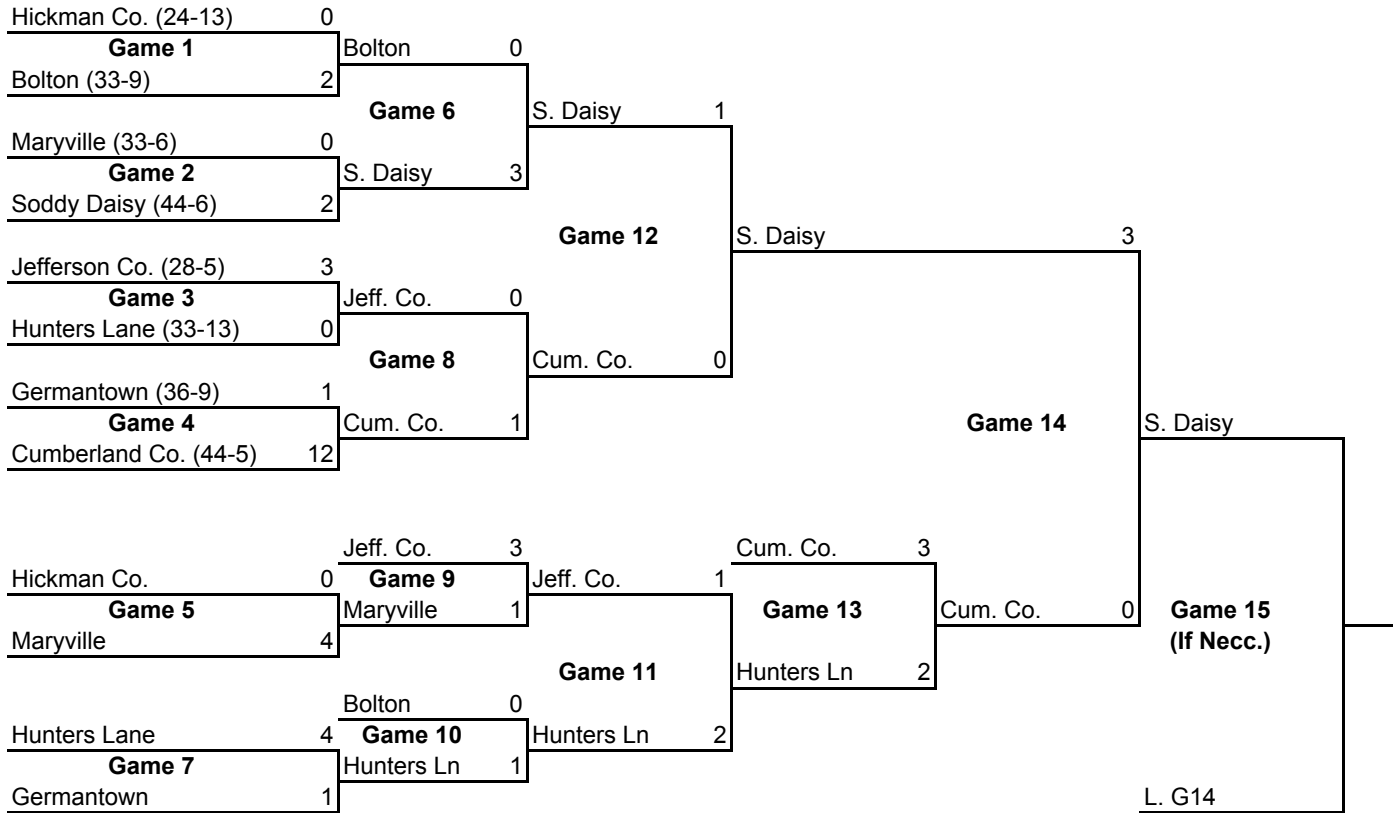

TSSAA CLASS AAA STATE GIRLS' SOFTBALL TOURNAMENT
GREENBROOK SOFTBALL COMPLEX - SOUTHAVEN, MISSISSIPPI
SPRING FLING - MAY 20, 2003 - MAY 24, 2003

Each session will begin on time. The second game on each field will begin approx. 30 minutes after the conclusion of the first game. If a third game is scheduled, it will begin approx. 30 minutes after the conclusion of the second game.

SESSION 1	SESSION 2	SESSION 3	SESSION 4	SESSION 5	SESSION 6
TUES. MAY 20	TUES. MAY 20	WED. MAY 21	THUR. MAY 22	THUR. MAY 22	FRI. MAY 23
10:00 A.M.	5:00 P.M.	12:00 P.M.	10:00 A.M.	5:00 P.M.	10:00 A.M.
GAME 1 GAME 2	GAME 3 GAME 4 GAME 5 GAME 6	GAME 7 GAME 8	GAME 9 GAME 10	GAME 11 GAME 12	GAME 13
FIELD #3 Game 1 & 2	FIELD #3 Game 3 & 4 FIELD #2 Game 5 & 6	FIELD #3	FIELD #3	FIELD #3	FIELD #3
		SESSION 7	SESSION 8		
		FRI. MAY 23	SAT. MAY 24		
		6:30 P.M.	TBA		
		GAME 14	GAME 15 (IF NECC.)		
		FIELD #3	FIELD #3		