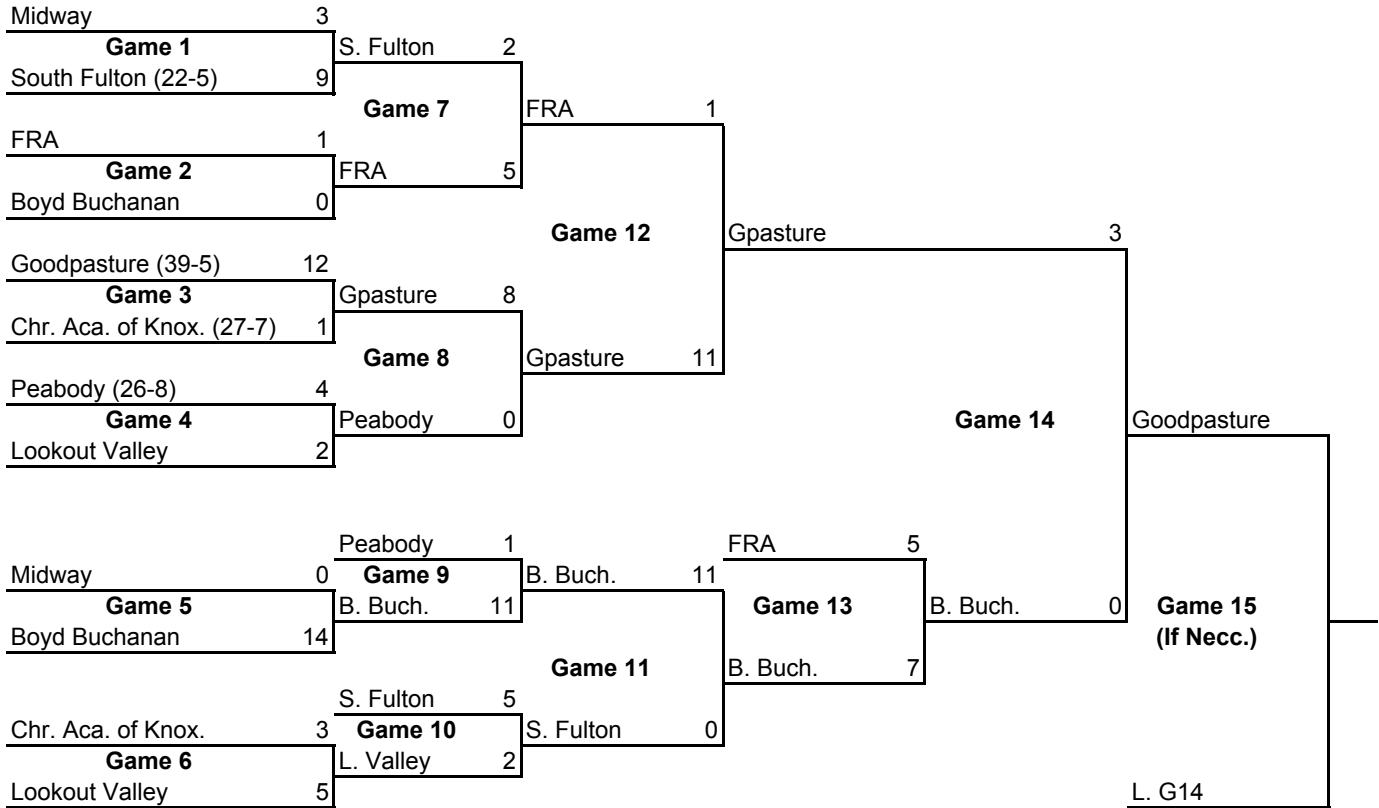

**TSSAA CLASS A STATE GIRLS' SOFTBALL TOURNAMENT**  
**GREENBROOK SOFTBALL COMPLEX - SOUTHAVEN, MISSISSIPPI**  
**SPRING FLING - MAY 25, 2004 - MAY 29, 2004**

Each session will begin on time. The second game on each field will begin approx. 30 minutes after the conclusion of the first game. If a third game is scheduled, it will begin approx. 30 minutes after the conclusion of the second game.

SESSION 1	SESSION 2	SESSION 3	SESSION 4	SESSION 5	SESSION 6
TUES. MAY 25	TUES. MAY 25	WED. MAY 26	THUR. MAY 27	THUR. MAY 27	FRI. MAY 28
10:00 A.M.	5:00 P.M.	12:00 P.M.	10:00 A.M.	5:00 P.M.	10:00 A.M.
GAME 1	GAME 5	GAME 7	GAME 9	GAME 11	GAME 13
GAME 2	GAME 6	GAME 8	GAME 10	GAME 12	
GAME 3					
GAME 4					
FIELD #6	FIELD #6	FIELD #6	FIELD #6	FIELD #6	FIELD #6
Game 1 & 2	Game 5 & 6	Game 7 & 8	Game 9 & 10	Game 11 & 12	Game 13
FIELD #7					
Game 3 & 4					
		SESSION 7	SESSION 8		
		FRI. MAY 28	SAT. MAY 29		
		5:00 P.M.	TBA		
		GAME 14	GAME 15		
			(IF NECC.)		
		FIELD #6	FIELD #6		