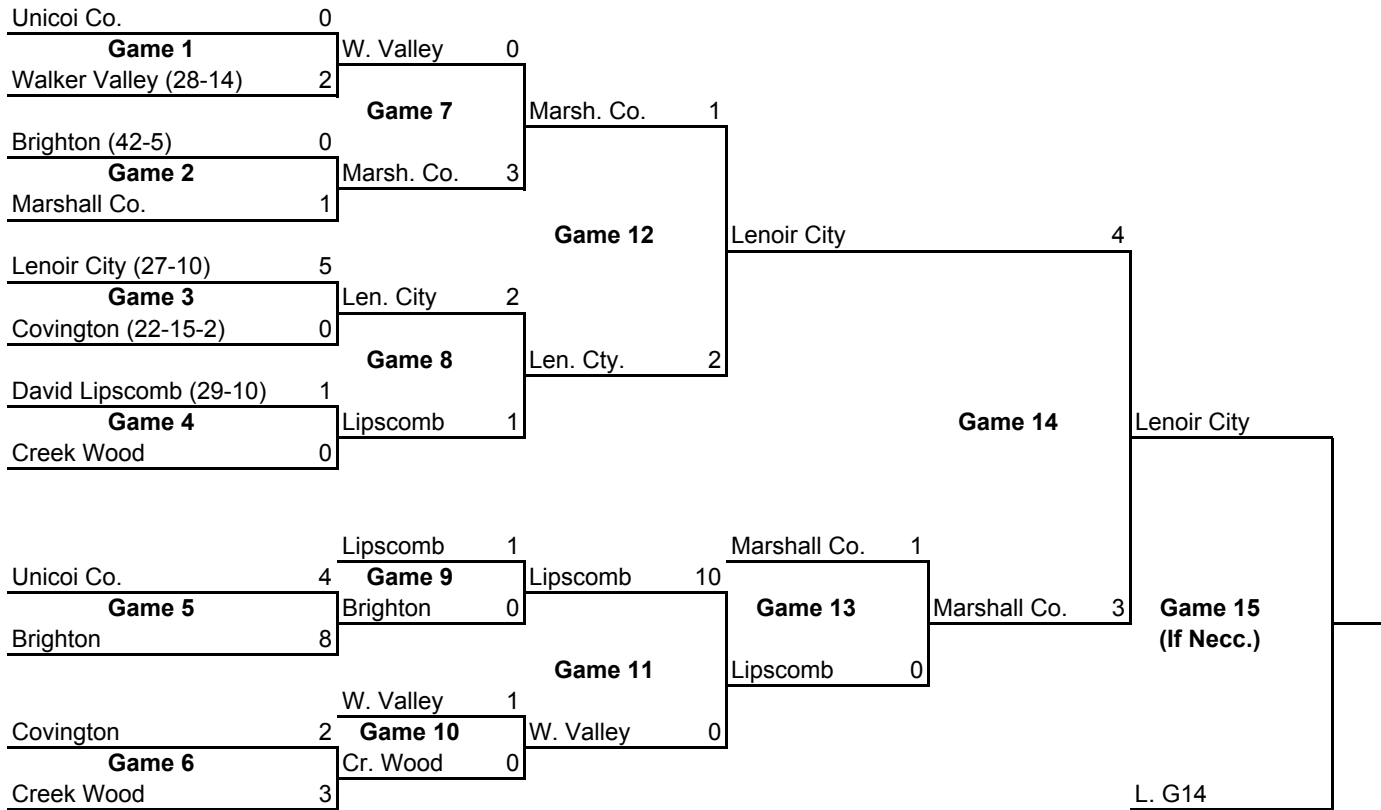

TSSAA CLASS AA STATE GIRLS' SOFTBALL TOURNAMENT

GREENBROOK SOFTBALL COMPLEX - SOUTHAVEN, MISSISSIPPI

SPRING FLING - MAY 25, 2004 - MAY 29, 2004

Each session will begin on time. The second game on each field will begin approx. 30 minutes after the conclusion of the first game. If a third game is scheduled, it will begin approx. 30 minutes after the conclusion of the second game.

SESSION 1	SESSION 2	SESSION 3	SESSION 4	SESSION 5	SESSION 6
TUES. MAY 25	TUES. MAY 25	WED. MAY 26	THUR. MAY 27	THUR. MAY 27	FRI. MAY 28
10:00 A.M.	5:00 P.M.	12:00 P.M.	10:00 A.M.	5:00 P.M.	10:00 A.M.
GAME 1	GAME 5	GAME 7	GAME 9	GAME 11	GAME 13
GAME 2	GAME 6	GAME 8	GAME 10	GAME 12	
GAME 3					
GAME 4					
FIELD #5	FIELD #5	FIELD #5	FIELD #5	FIELD #5	FIELD #5
Game 1 & 2	Game 5 & 6	Game 7 & 8	Game 9 & 10	Game 11 & 12	Game 13
FIELD #2					
Game 3 & 4					
		SESSION 7	SESSION 8		
		FRI. MAY 28	SAT. MAY 29		
		6:00 P.M.	TBA		
		GAME 14	GAME 15		
			(IF NECC.)		
		FIELD #5	FIELD #5		