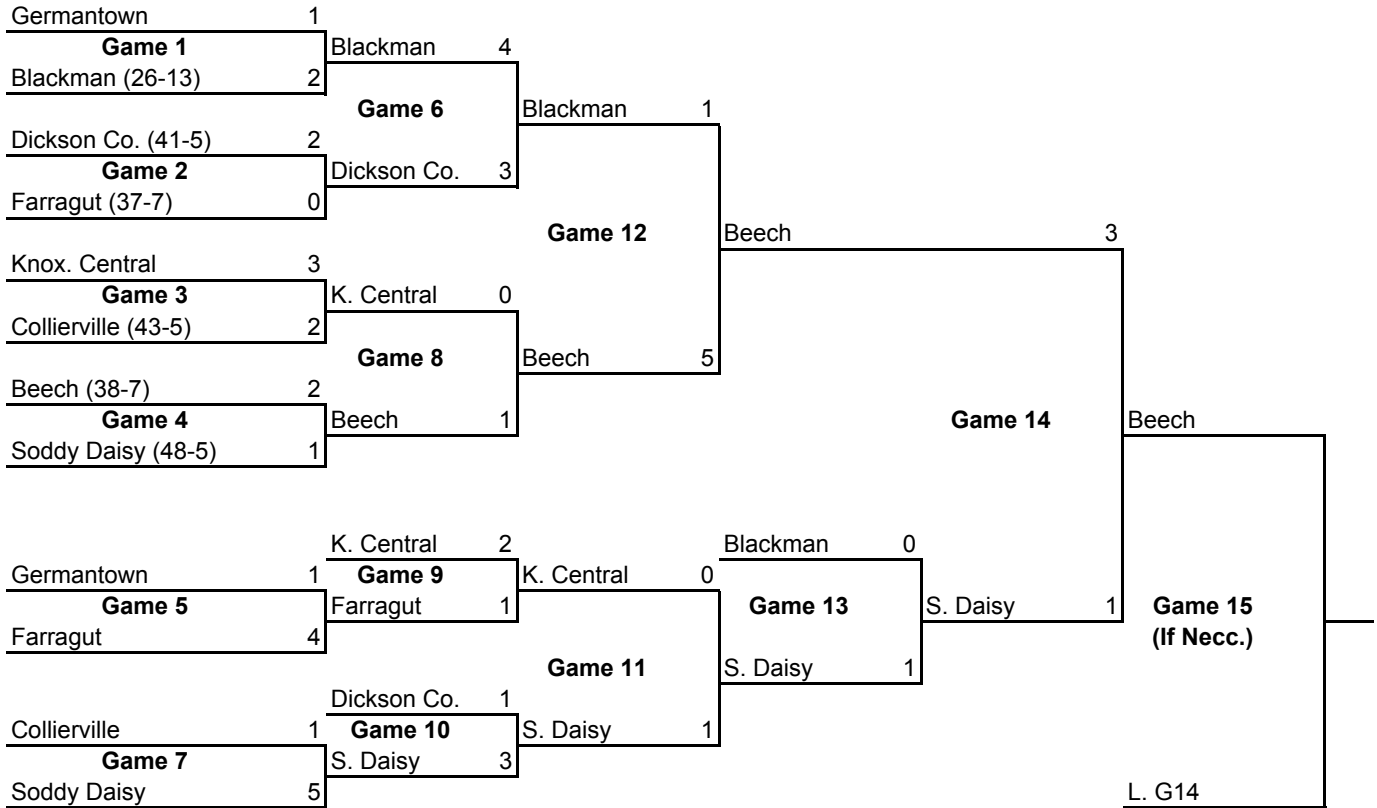

TSSAA CLASS AAA STATE GIRLS' SOFTBALL TOURNAMENT
GREENBROOK SOFTBALL COMPLEX - SOUTHAVEN, MISSISSIPPI
SPRING FLING - MAY 25, 2004 - MAY 29, 2004

Each session will begin on time. The second game on each field will begin approx. 30 minutes after the conclusion of the first game. If a third game is scheduled, it will begin approx. 30 minutes after the conclusion of the second game.

SESSION 1	SESSION 2	SESSION 3	SESSION 4	SESSION 5	SESSION 6
TUES. MAY 25	TUES. MAY 25	WED. MAY 26	THUR. MAY 27	THUR. MAY 27	FRI. MAY 28
10:00 A.M.	5:00 P.M.	12:00 P.M.	10:00 A.M.	5:00 P.M.	10:00 A.M.
GAME 1 GAME 2	GAME 3 GAME 4 GAME 5 GAME 6	GAME 7 GAME 8	GAME 9 GAME 10	GAME 11 GAME 12	GAME 13
FIELD #3 Game 1 & 2	FIELD #3 Game 3 & 4 FIELD #2 Game 5 & 6	FIELD #3 Game 7 & 8	FIELD #3 Game 9 & 10	FIELD #3 Game 11 & 12	FIELD #3 Game 13
		SESSION 7	SESSION 8		
		FRI. MAY 28	SAT. MAY 29		
		6:30 P.M.	TBA		
		GAME 14	GAME 15 (IF NECC.)		
		FIELD #3	FIELD #3		