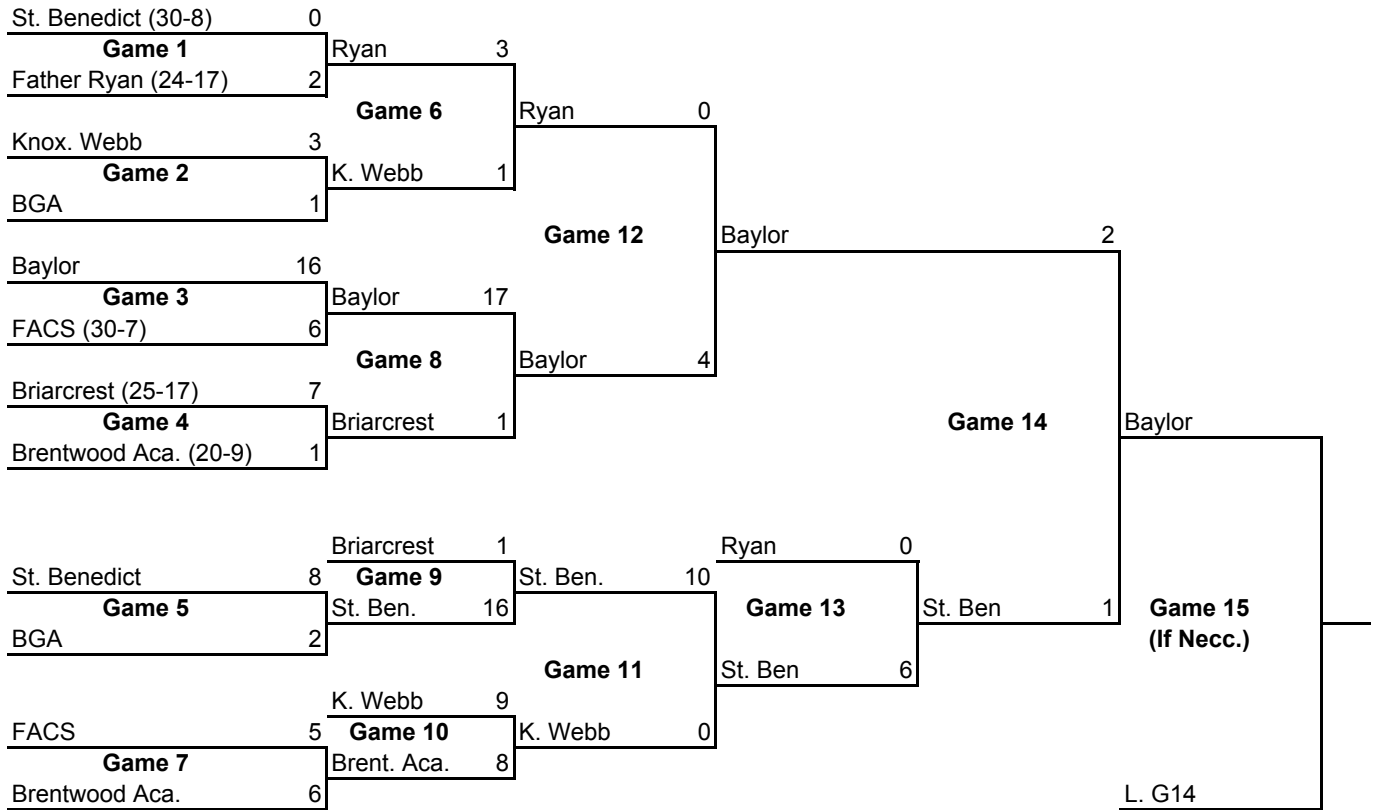

TSSAA DIVISION II STATE GIRLS' SOFTBALL TOURNAMENT
GREENBROOK SOFTBALL COMPLEX - SOUTHAVEN, MISSISSIPPI
SPRING FLING - MAY 25, 2004 - MAY 29, 2004

Each session will begin on time. The second game on each field will begin approx. 30 minutes after the conclusion of the first game. If a third game is scheduled, it will begin approx. 30 minutes after the conclusion of the second game.

SESSION 1 TUES. MAY 25 10:00 A.M.	SESSION 2 TUES. MAY 25 5:00 P.M.	SESSION 3 WED. MAY 26 12:00 P.M.	SESSION 4 THUR. MAY 27 10:00 A.M.	SESSION 5 THUR. MAY 27 5:00 P.M.	SESSION 6 FRI. MAY 28 10:00 A.M.
GAME 1 GAME 2	GAME 3 GAME 4 GAME 5 GAME 6	GAME 7 GAME 8	GAME 9 GAME 10	GAME 11 GAME 12	GAME 13
FIELD #4 Game 1 & 2	FIELD #4 Game 3 & 4 FIELD #7 Game 5 & 6	FIELD #4 Game 7 & 8	FIELD #4 Game 9 & 10	FIELD #4 Game 11 & 12	FIELD #4 Game 13
		SESSION 7 FRI. MAY 28 5:30 P.M.	SESSION 8 SAT. MAY 29 TBA		
		GAME 14	GAME 15 (IF NECC.)		
		FIELD #4	FIELD #4		