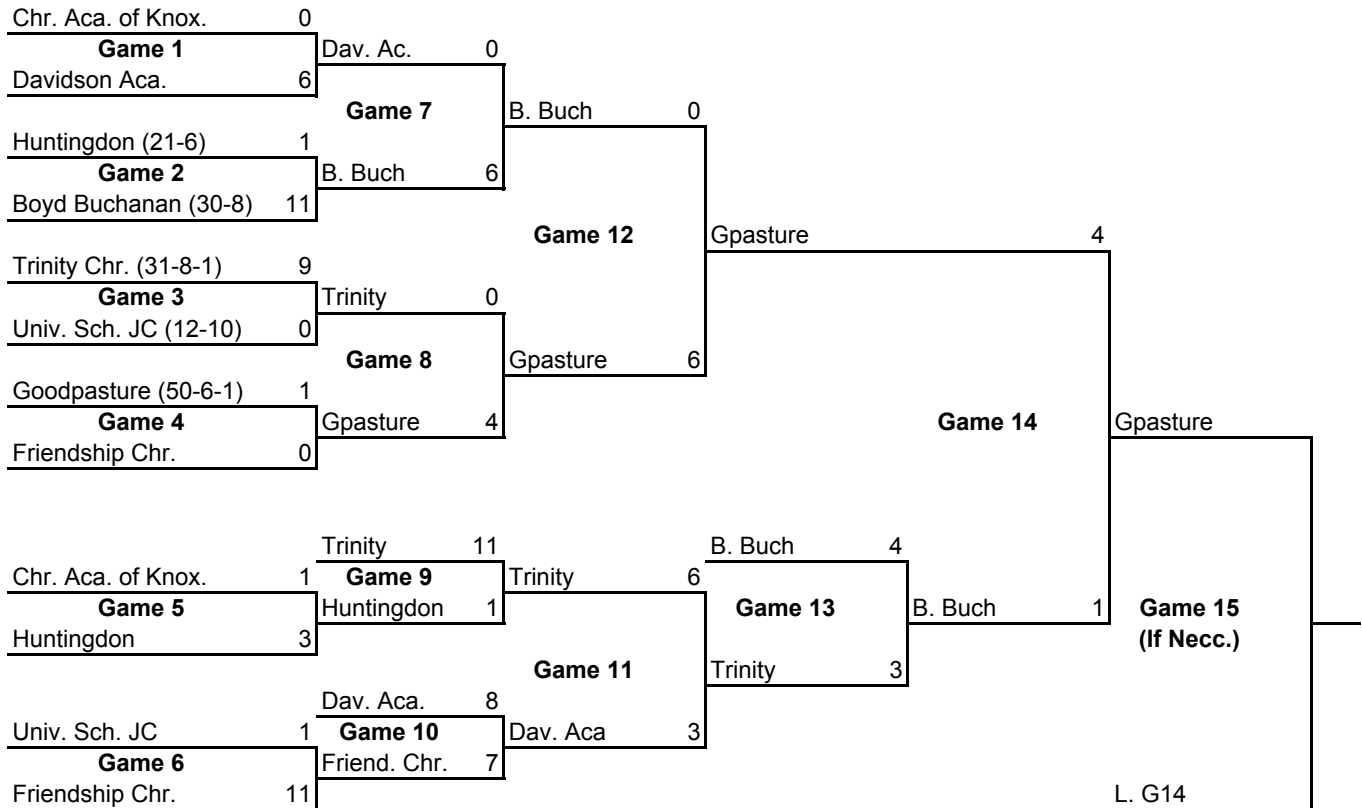

TSSAA CLASS A STATE GIRLS' SOFTBALL TOURNAMENT
GREENBROOK SOFTBALL COMPLEX - SOUTHAVEN, MISSISSIPPI
SPRING FLING - MAY 24, 2005 - MAY 28, 2005

Each session will begin on time. The second game on each field will begin approx. 30 minutes after the conclusion of the first game. If a third game is scheduled, it will begin approx. 30 minutes after the conclusion of the second game.

SESSION 1	SESSION 2	SESSION 3	SESSION 4	SESSION 5	SESSION 6
TUES. MAY 24	WED. MAY 25	WED. MAY 25	THUR. MAY 26	THUR. MAY 26	FRI. MAY 27
5:00 P.M.	10:00 A.M.	5:00 P.M.	10:00 A.M.	5:00 P.M.	10:00 A.M.
GAME 1	GAME 5	GAME 7	GAME 9	GAME 11	GAME 13
GAME 2	GAME 6	GAME 8	GAME 10	GAME 12	
GAME 3					
GAME 4					
FIELD #6	FIELD #6	FIELD #6	FIELD #6	FIELD #6	FIELD #6
Game 1 & 2					
FIELD #7					
Game 3 & 4					
		SESSION 7	SESSION 8		
		FRI. MAY 27	SAT. MAY 28		
		5:00 P.M.	TBA		
		GAME 14	GAME 15		
			(IF NECC.)		
		FIELD #6	FIELD #6		