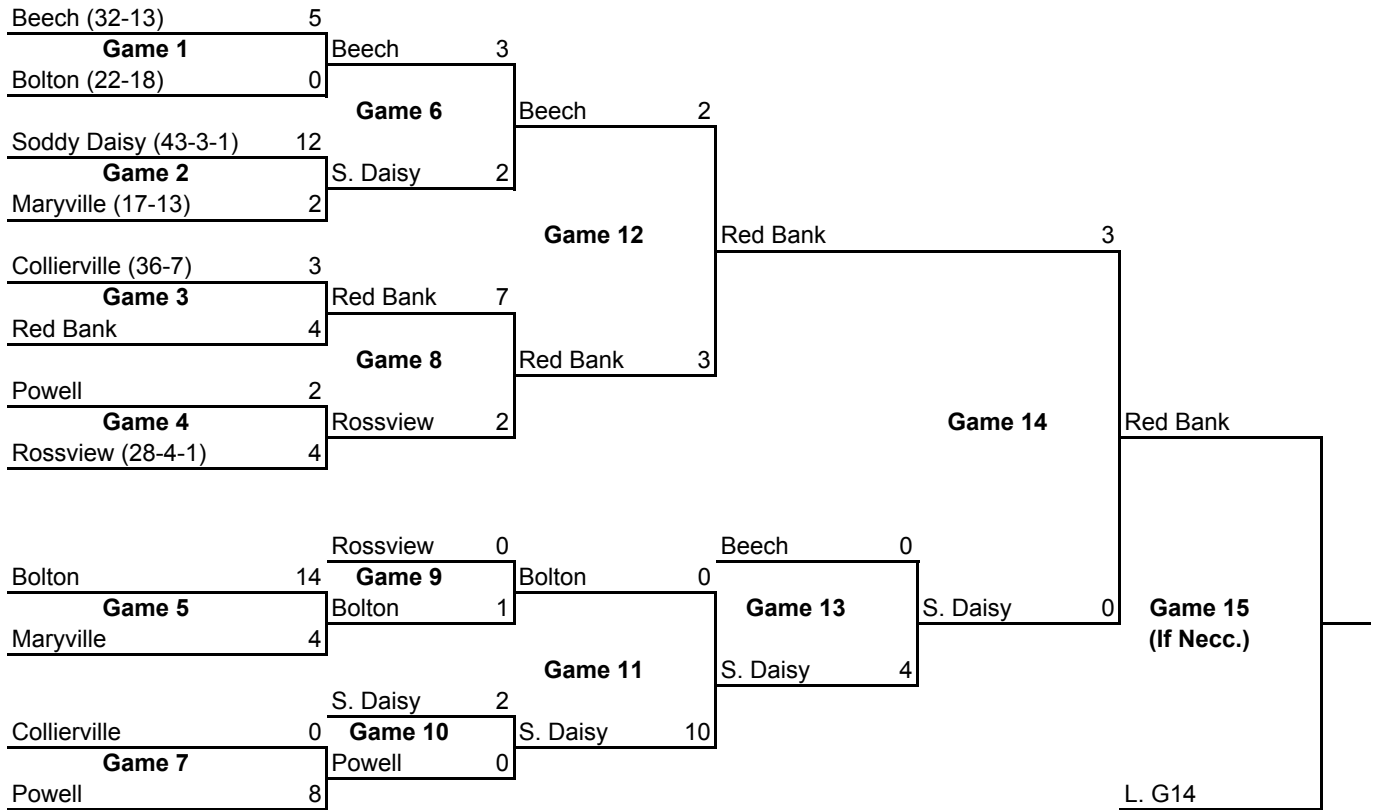

TSSAA CLASS AAA STATE GIRLS' SOFTBALL TOURNAMENT
GREENBROOK SOFTBALL COMPLEX - SOUTHAVEN, MISSISSIPPI
SPRING FLING - MAY 24, 2005 - MAY 28, 2005

Each session will begin on time. The second game on each field will begin approx. 30 minutes after the conclusion of the first game. If a third game is scheduled, it will begin approx. 30 minutes after the conclusion of the second game.

SESSION 1	SESSION 2	SESSION 3	SESSION 4	SESSION 5	SESSION 6
TUES. MAY 24	WED. MAY 25	WED. MAY 25	THUR. MAY 26	THUR. MAY 26	FRI. MAY 27
5:00 P.M.	10:00 A.M.	5:00 P.M.	10:00 A.M.	5:00 P.M.	10:00 A.M.
GAME 1 GAME 2	GAME 3 GAME 4 GAME 5 GAME 6	GAME 7 GAME 8	GAME 9 GAME 10	GAME 11 GAME 12	GAME 13
FIELD #3 Game 1 & 2	FIELD #3 Game 3 & 4 FIELD #2 Game 5 & 6	FIELD #3	FIELD #3	FIELD #3	FIELD #3
		SESSION 7	SESSION 8		
		FRI. MAY 27	SAT. MAY 28		
		6:30 P.M.	TBA		
		GAME 14	GAME 15 (IF NECC.)		
		FIELD #3	FIELD #3		