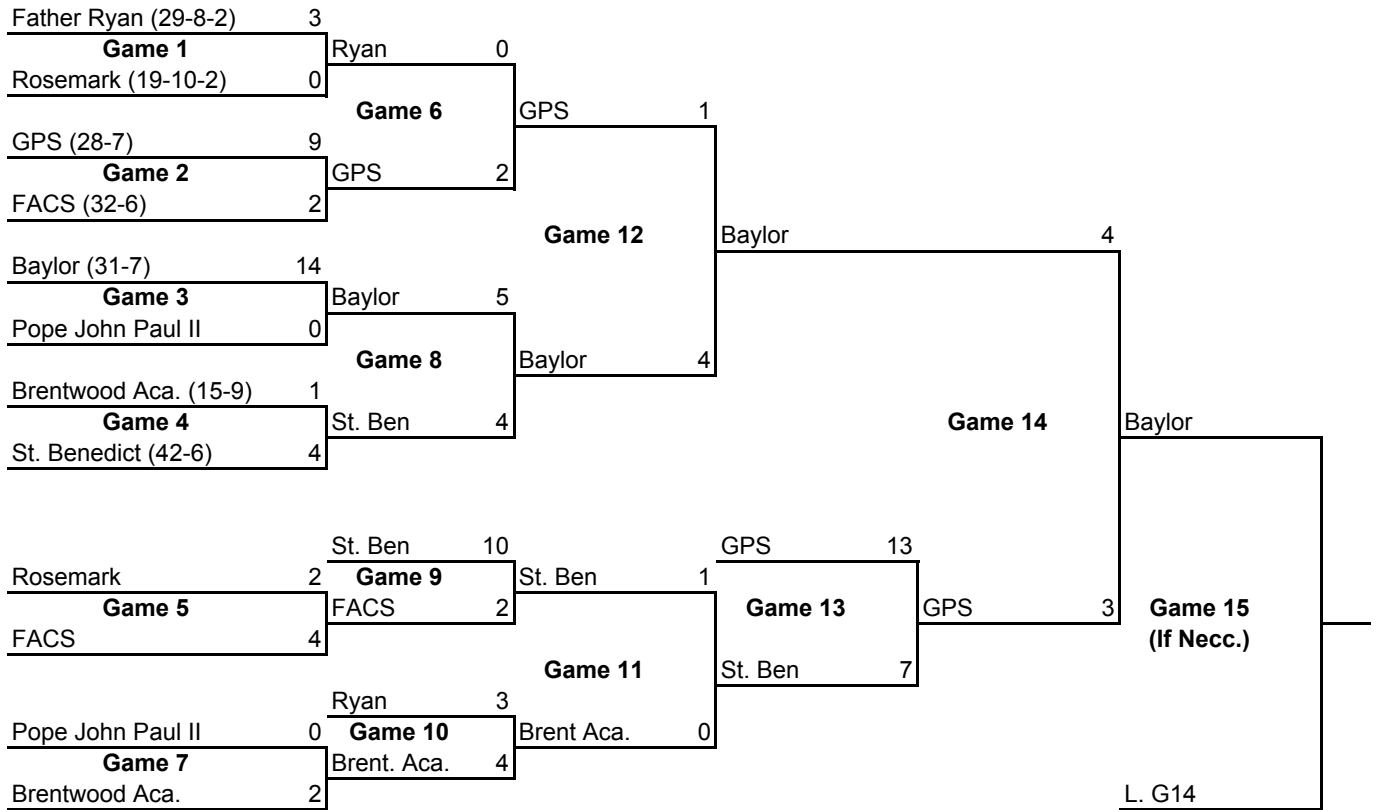

TSSAA DIVISION II STATE GIRLS' SOFTBALL TOURNAMENT
GREENBROOK SOFTBALL COMPLEX - SOUTHAVEN, MISSISSIPPI
SPRING FLING - MAY 24, 2005 - MAY 28, 2005

Each session will begin on time. The second game on each field will begin approx. 30 minutes after the conclusion of the first game. If a third game is scheduled, it will begin approx. 30 minutes after the conclusion of the second game.

SESSION 1 TUES. MAY 24 5:00 P.M.	SESSION 2 WED. MAY 25 10:00 A.M.	SESSION 3 WED. MAY 25 5:00 P.M.	SESSION 4 THUR. MAY 26 10:00 A.M.	SESSION 5 THUR. MAY 26 5:00 P.M.	SESSION 6 FRI. MAY 27 10:00 A.M.
GAME 1 GAME 2	GAME 3 GAME 4 GAME 5 GAME 6	GAME 7 GAME 8	GAME 9 GAME 10	GAME 11 GAME 12	GAME 13
FIELD #4 Game 1 & 2	FIELD #4 Game 3 & 4 FIELD #7 Game 5 & 6	FIELD #4	FIELD #4	FIELD #4	FIELD #4
		SESSION 7 FRI. MAY 27 5:30 P.M.	SESSION 8 SAT. MAY 28 TBA		
		GAME 14	GAME 15 (IF NECC.)		
		FIELD #4	FIELD #4		