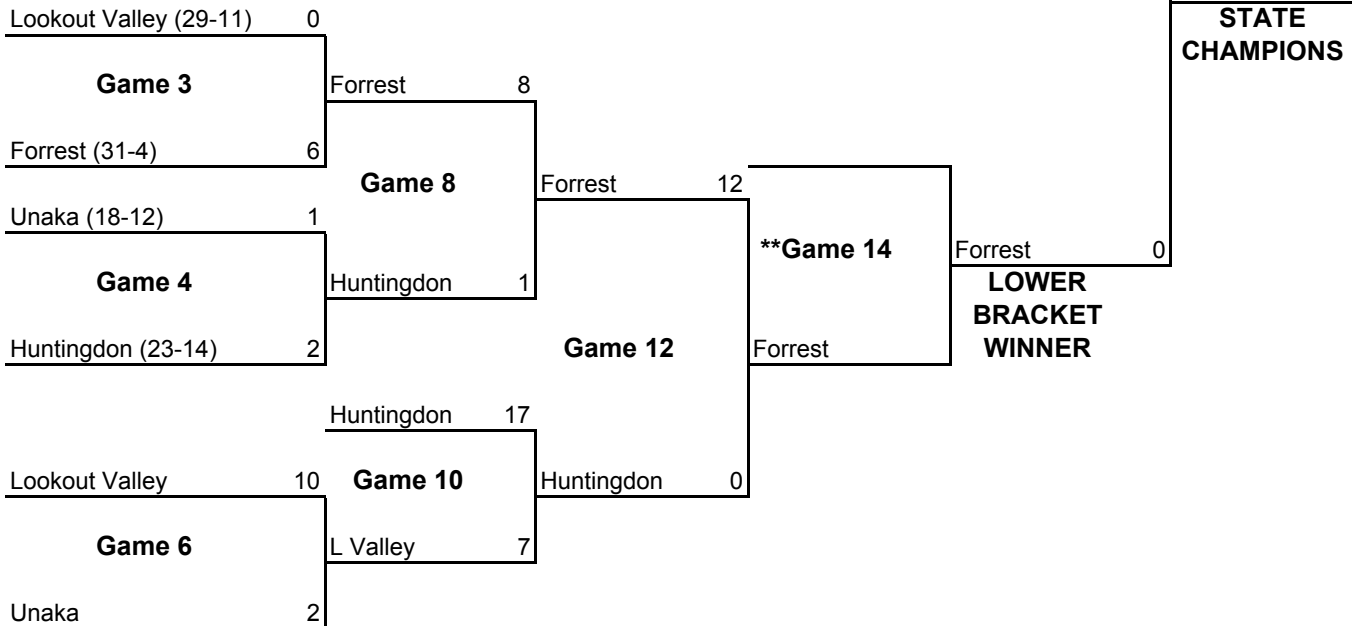

2006 TSSAA CLASS A STATE BASEBALL TOURNAMENT

UPPER BRACKET

LOWER BRACKET

- *Game 13 will be necessary if the winner of Game 9 also wins Game 11.
- **Game 14 will be necessary if the winner of Game 10 also wins Game 12.
- ***If both bracket winners are undefeated, the championship will be Game 13.

SESSION 1 TUES. MAY 23 10:00 A.M.	SESSION 2 TUES. MAY 23 7:00 P.M.	SESSION 3 WED. MAY 24 4:00 P.M.	SESSION 4 THUR. MAY 25 4:00 P.M.	SESSION 5 FRI. MAY 26 10:00 A.M.
SIEGEL Game 1 & 2 RIVERDALE Game 3 & 4	SIEGEL Game 5 RIVERDALE Game 6	SIEGEL Game 7 & 9 RIVERDALE Game 8 & 10	SIEGEL Game 11 & 13 RIVERDALE Game 12 & 14	MTSU REESE SMITH FIELD Game 15 (Championship)

The second game on each field will begin approx. 45 minutes after the conclusion of the first game.