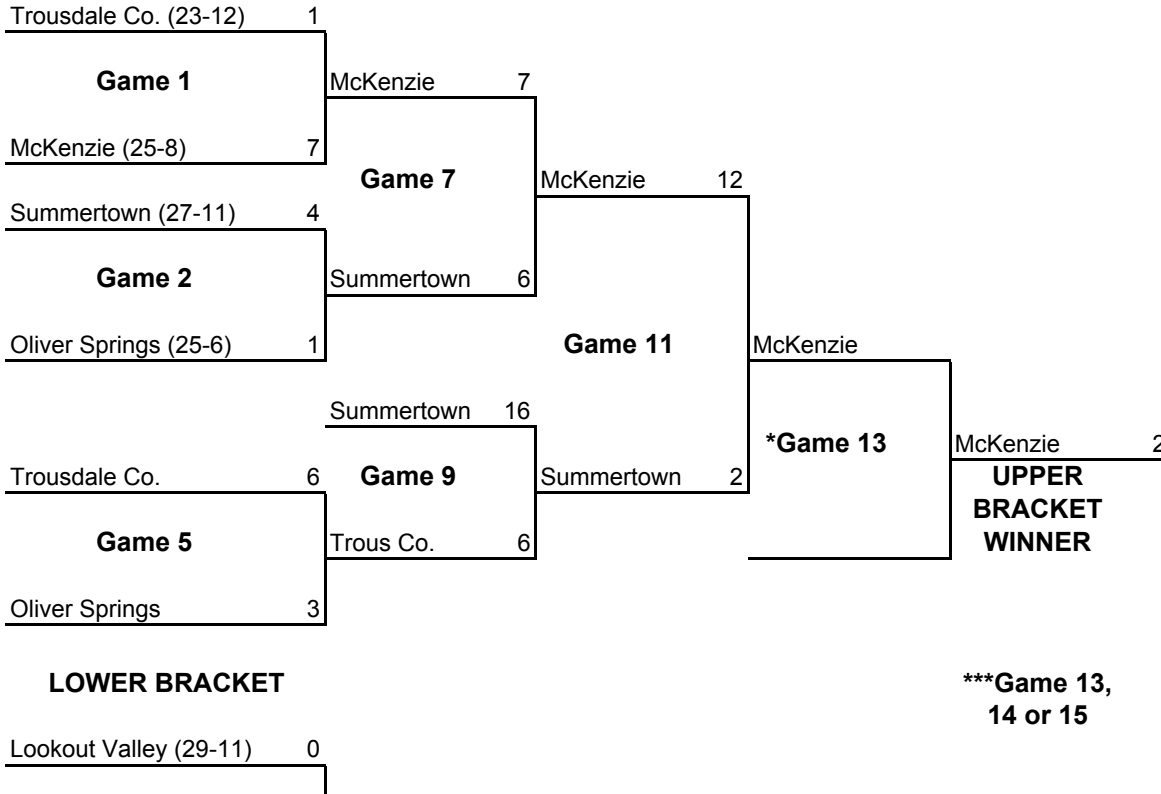

2006 TSSAA CLASS A STATE BASEBALL TOURNAMENT

UPPER BRACKET

LOWER BRACKET

- *Game 13 will be necessary if the winner of Game 9 also wins Game 11.
- **Game 14 will be necessary if the winner of Game 10 also wins Game 12.
- ***If both bracket winners are undefeated, the championship will be Game 13.

SESSION 1 TUES. MAY 23 10:00 A.M.	SESSION 2 TUES. MAY 23 7:00 P.M.	SESSION 3 WED. MAY 24 4:00 P.M.	SESSION 4 THUR. MAY 25 4:00 P.M.	SESSION 5 FRI. MAY 26 10:00 A.M.
SIEGEL Game 1 & 2 RIVERDALE Game 3 & 4	SIEGEL Game 5 RIVERDALE Game 6	SIEGEL Game 7 & 9 RIVERDALE Game 8 & 10	SIEGEL Game 11 & 13 RIVERDALE Game 12 & 14	MTSU REESE SMITH FIELD Game 15 (Championship)