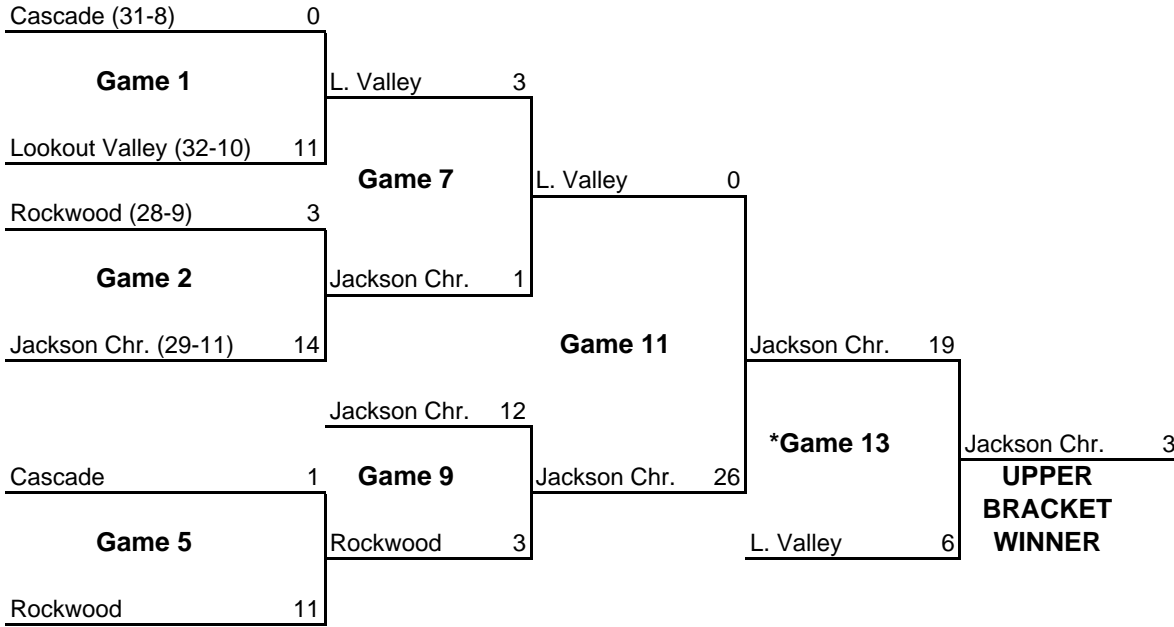

# 2007 TSSAA CLASS A STATE BASEBALL TOURNAMENT

## UPPER BRACKET

## LOWER BRACKET

\*Game 13 will be necessary if the winner of Game 9 also wins Game 11.

\*\*Game 14 will be necessary if the winner of Game 10 also wins Game 12.

\*\*\*If both bracket winners are undefeated, the championship will be Game 13.

SESSION 1 TUES. MAY 22 4:00 P.M.	SESSION 2 WED. MAY 23 10:00 A.M.	SESSION 3 WED. MAY 23 6:00 P.M.	SESSION 4 THUR. MAY 24 4:00 P.M.	SESSION 5 FRI. MAY 25 10:00 A.M.
SIEGEL Game 1 & 2 RIVERDALE Game 3 & 4	SIEGEL Game 5 & 7 RIVERDALE Game 6 & 8	SIEGEL Game 9 RIVERDALE Game 10	SIEGEL Game 11 & 13 RIVERDALE Game 12 & 14	MTSU REESE SMITH FIELD Game 15 (Championship)