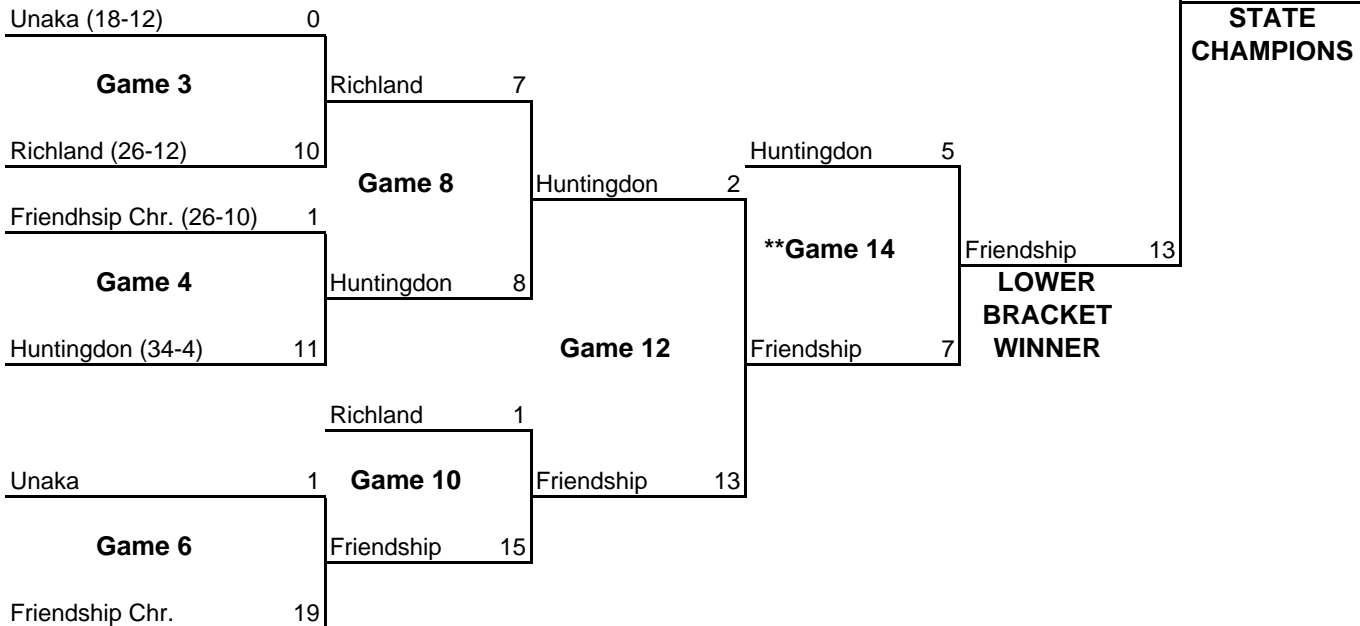

# 2007 TSSAA CLASS A STATE BASEBALL TOURNAMENT

## UPPER BRACKET

## LOWER BRACKET

\*Game 13 will be necessary if the winner of Game 9 also wins Game 11.

\*\*Game 14 will be necessary if the winner of Game 10 also wins Game 12.

\*\*\*If both bracket winners are undefeated, the championship will be Game 13.

SESSION 1 TUES. MAY 22 4:00 P.M.	SESSION 2 WED. MAY 23 10:00 A.M.	SESSION 3 WED. MAY 23 6:00 P.M.	SESSION 4 THUR. MAY 24 4:00 P.M.	SESSION 5 FRI. MAY 25 10:00 A.M.
SIEGEL Game 1 & 2 RIVERDALE Game 3 & 4	SIEGEL Game 5 & 7 RIVERDALE Game 6 & 8	SIEGEL Game 9 RIVERDALE Game 10	SIEGEL Game 11 & 13 RIVERDALE Game 12 & 14	MTSU REESE SMITH FIELD Game 15 (Championship)