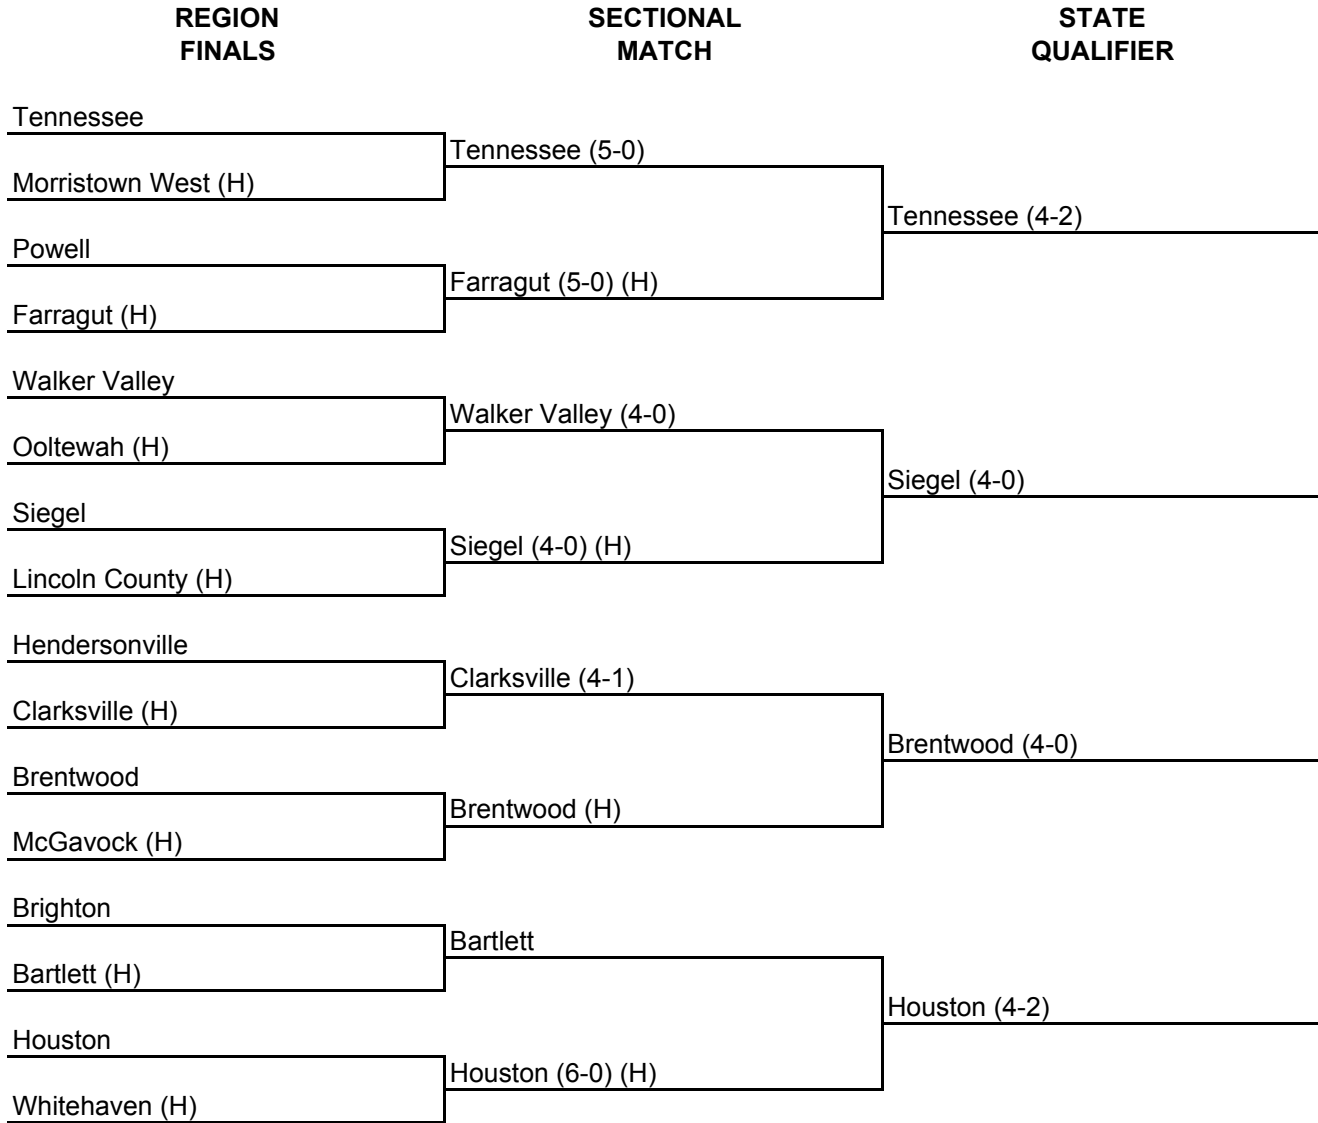

**2008 DIVISION I CLASS AAA GIRLS REGION
TEAM & SECTIONAL TENNIS TEAM CHAMPIONS**

In Division I, the odd-numbered districts shall determine the region site in odd-numbered years and the even-numbered districts shall determine the region sites in even-numbered years. In sectional matches in odd-numbered years, the odd-numbered regions shall be the host team, and in even-numbered years, the even-numbered region shall be the host team.